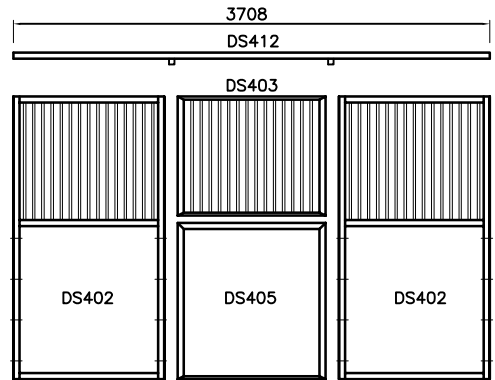

"The Choice of Champions"

DURASTALL SERIES 4 PANEL COMBINATIONS

DURASTALL SERIES 4 PANEL COMBINATIONS

NOTE: FOR SIDE PANELS REPLACE DS403 AND DS405 DOORS WITH DS402 PANEL