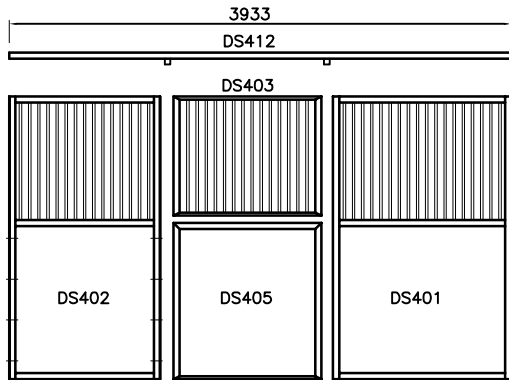

"The Choice of Champions"

DURASTALL SERIES 4 PANEL COMBINATIONS

DURASTALL SERIES 4 PANEL COMBINATIONS

NOTE: FOR SIDE PANELS REPLACE DS403 AND DS405 DOORS WITH DS402 PANEL