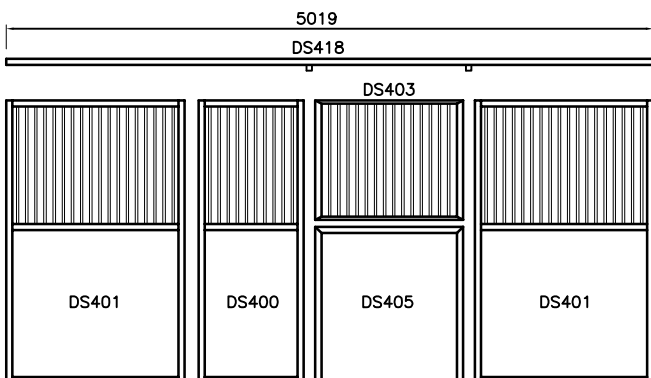

"The Choice of Champions"

DURASTALL SERIES 4 PANEL COMBINATIONS

DURASTALL SERIES 4 PANEL COMBINATIONS

NOTE: FOR SIDE PANELS REPLACE DS403 AND DS405 DOORS WITH DS402 PANEL