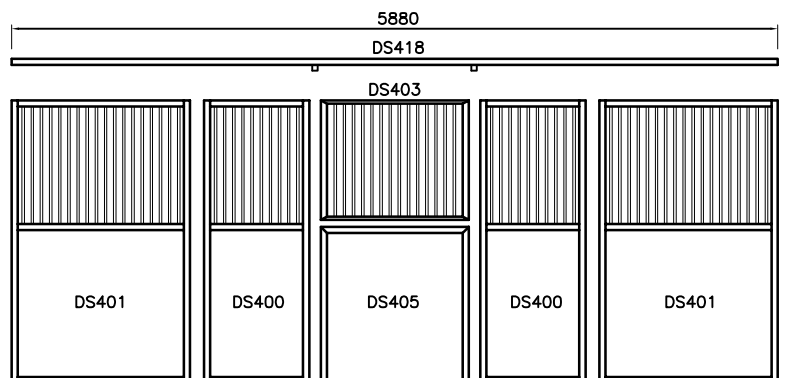

"The Choice of Champions"

DURASTALL SERIES 4 PANEL COMBINATIONS

DURASTALL SERIES 4 PANEL COMBINATIONS

NOTE: FOR SIDE PANELS REPLACE DS403 AND DS405 DOORS WITH DS402 PANEL