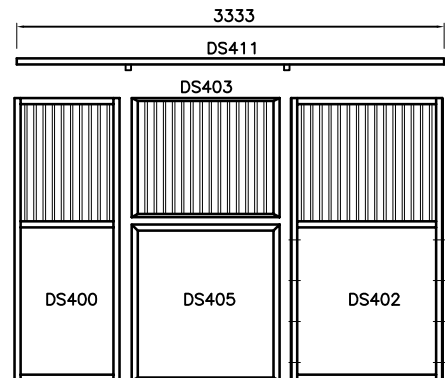

"The Choice of Champions"

DURASTALL SERIES 4 PANEL COMBINATIONS

DURASTALL SERIES 4 PANEL COMBINATIONS

NOTE: FOR SIDE PANELS REPLACE DS403 AND DS405 DOORS WITH DS402 PANEL