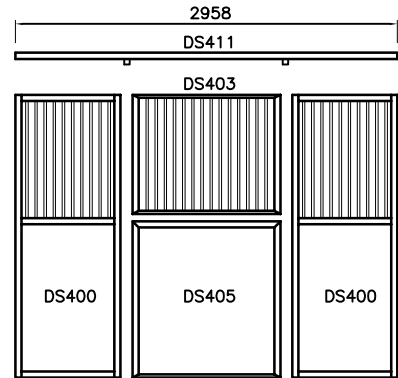

"The Choice of Champions"

DURASTALL SERIES 4 PANEL COMBINATIONS

DURASTALL SERIES 4 PANEL COMBINATIONS

NOTE: FOR SIDE PANELS REPLACE DS403 AND DS405 DOORS WITH DS402 PANEL