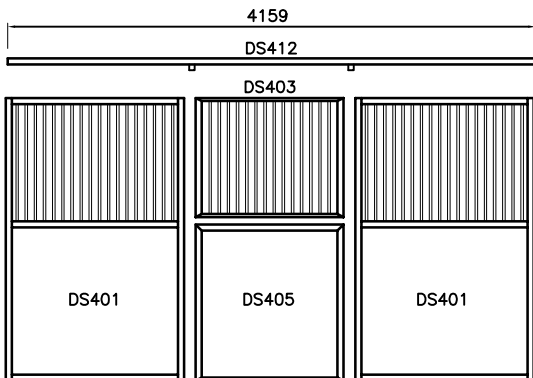

"The Choice of Champions"

DURASTALL SERIES 4 PANEL COMBINATIONS

DURASTALL SERIES 4 PANEL COMBINATIONS

NOTE: FOR SIDE PANELS REPLACE DS403 AND DS405 DOORS WITH DS402 PANEL