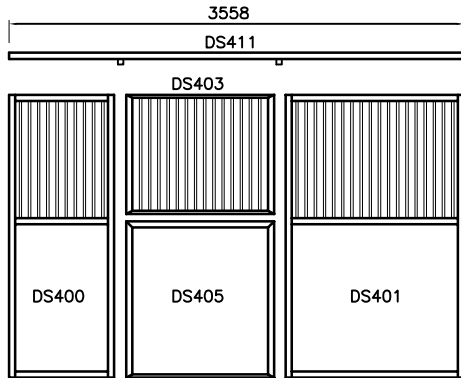

"The Choice of Champions"

DURASTALL SERIES 4 PANEL COMBINATIONS

DURASTALL SERIES 4 PANEL COMBINATIONS

NOTE: FOR SIDE PANELS REPLACE DS403 AND DS405 DOORS WITH DS402 PANEL